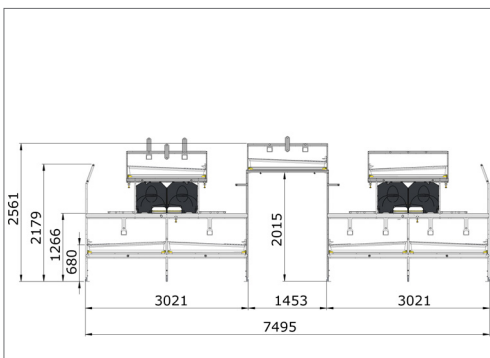

COMBO THE MODULAR AVIARY SYSTEM

FACTS

- **System area:**
  10,25 m² per running meter
- **Nest area:**
  2,286 m² per running meter
- **Feed trough:**
  Up to 10 meters per running meter
- **Perches:**
  Up to 48 perches per row

Combo Plus er velegnet til huse, hvor der er behov for mere plads.

Combo Plus er udviklet med henblik på at optimere pladsen i husene uden at gå på kompromis med Comboens mange fordele, så som: åbenhed, bevægelsesfrihed, tilgængelighed og frit udsyn.