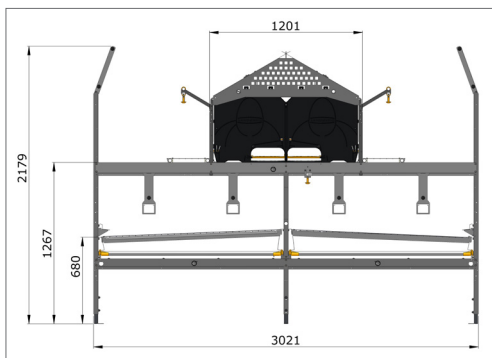

### FACTS

- System area:**  
2,94 m<sup>2</sup> per running meter
- Nest area:**  
1,143 m<sup>2</sup> per running meter
- Feed trough:**  
Up to 4 meters per running meter
- Perches:**  
Up to 15 perches per row