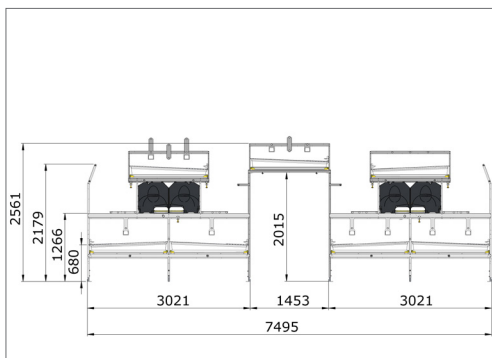

F

ETAGESYSTEMER COMBO ONE TIER

COMBO THE MODULAR AVIARY SYSTEM

FACTS

- System area:**
2,94 m² per running meter
- Nest area:**
1,143 m² per running meter
- Feed trough:**
Up to 4 meters per running meter
- Perches:**
Up to 15 perches per row

ET

ETAGESYSTEMER COMBO PLUS

COMBO THE MODULAR AVIARY SYSTEM

FACTS

- System area:**
10,25 m² per running meter
- Nest area:**
2,286 m² per running meter
- Feed trough:**
Up to 10 meters per running meter
- Perches:**
Up to 48 perches per row